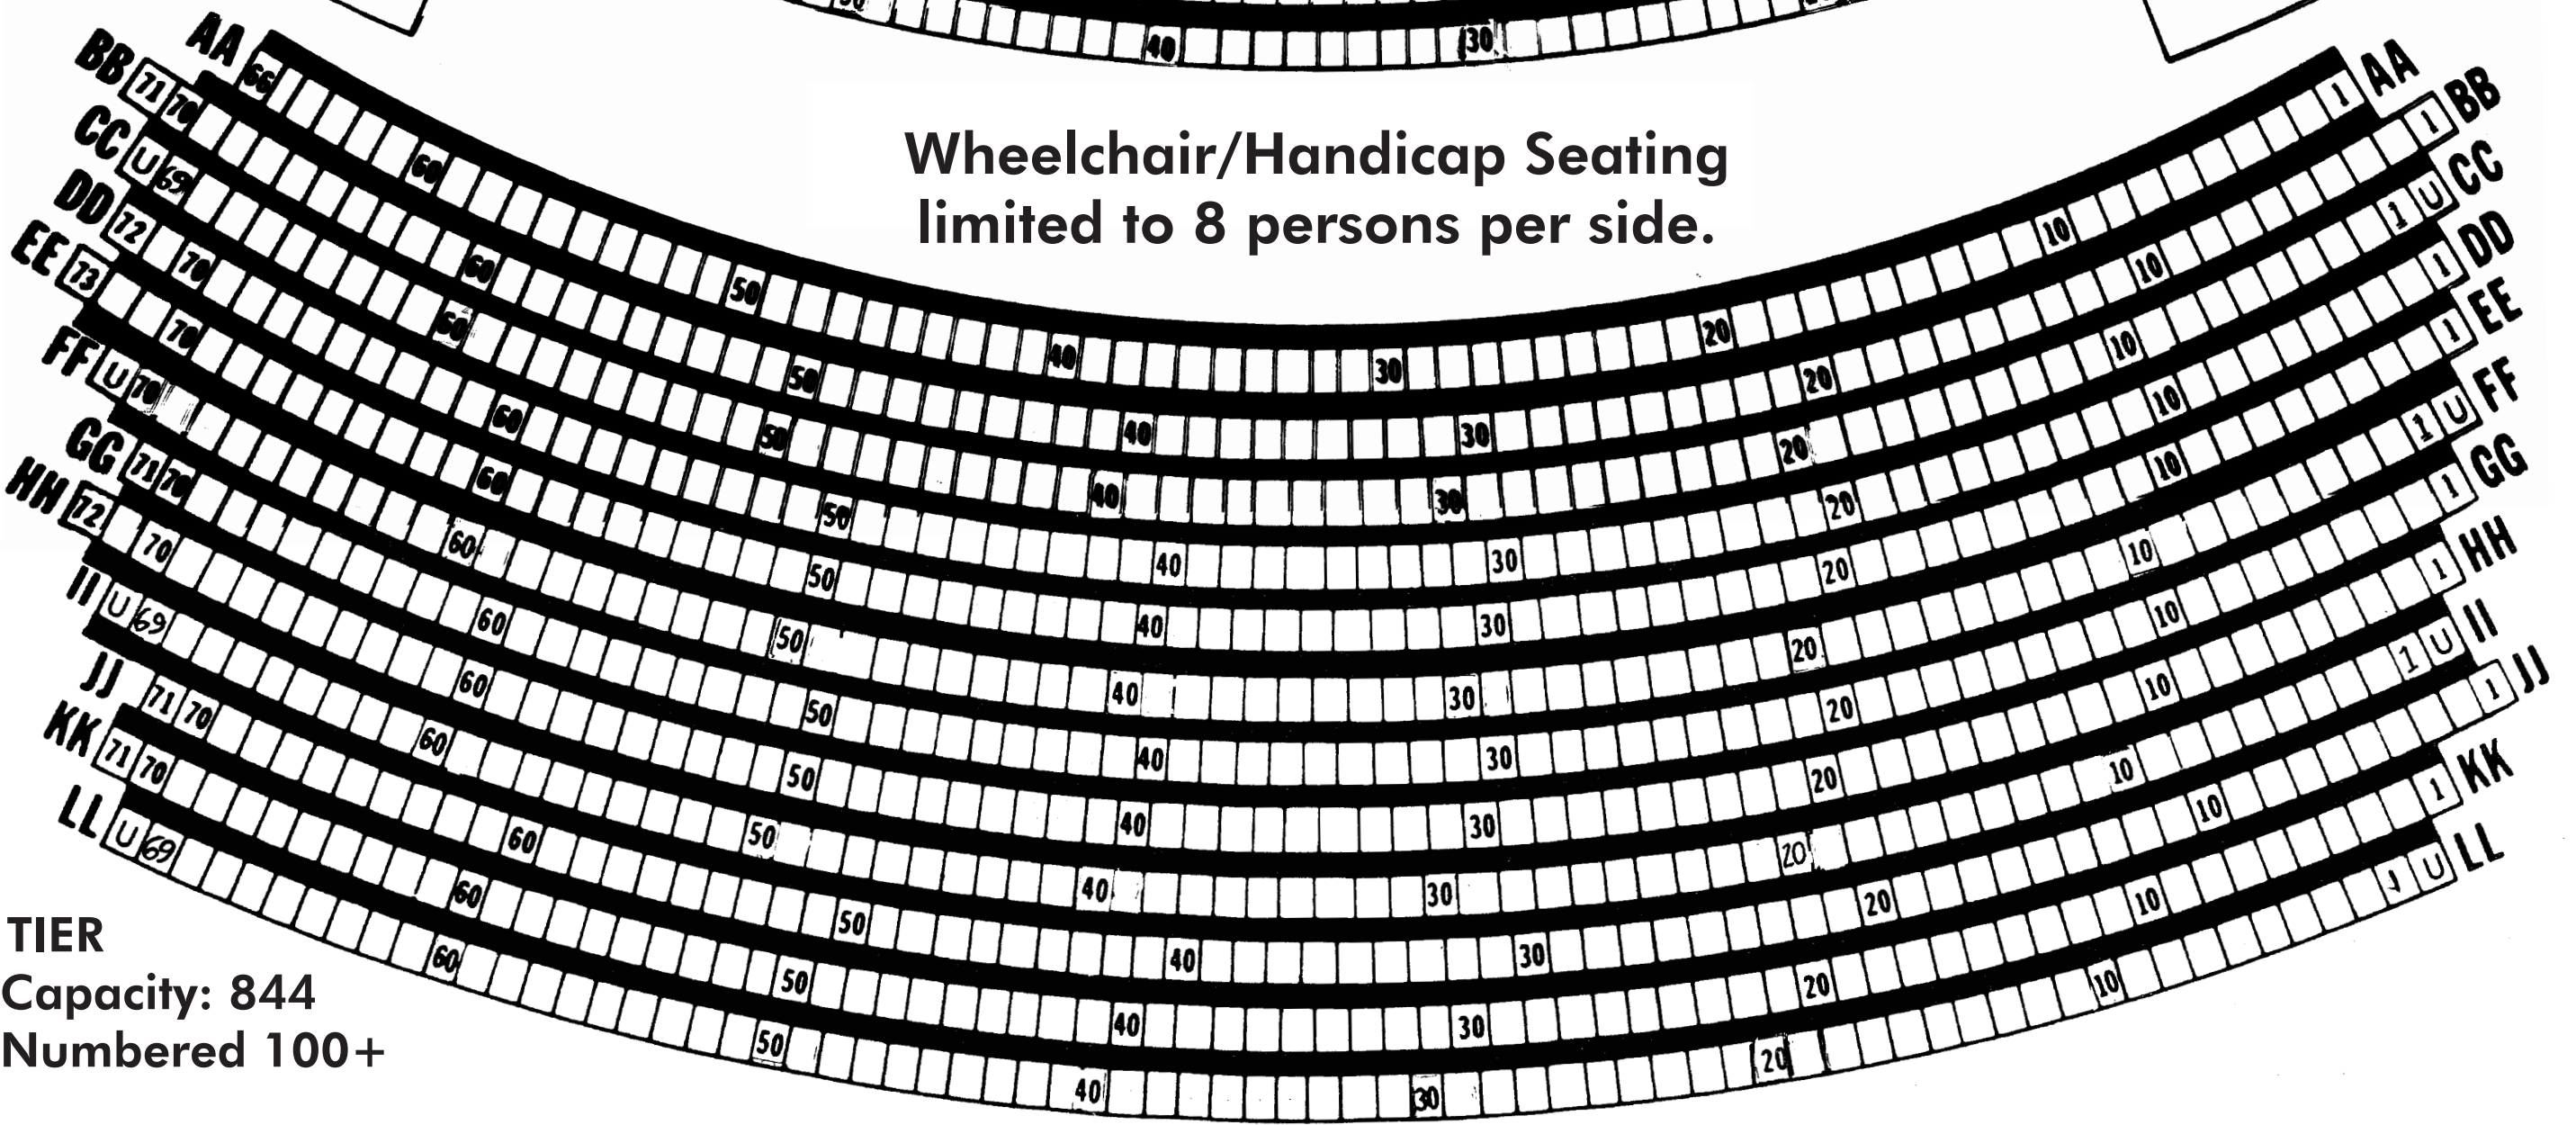

S T A G E

ORCHESTRA
 Seating Capacity:
 1123 (with ABC)
 1027 (without ABC)

Wheelchair/Handicap Seating
 limited to 8 persons per side.

GRAND TIER
 Seating Capacity: 844
 Seating Numbered 100+

*Hearing Impaired Receivers available
 for any seat in the hall.

BALCONY
 Seating Capacity: 289
 Seating numbered 200+

U denotes an usher seat,
 these seats are never
 available for selling.

Rows A, B, & C are removable to provide
 an orchestra pit or an apron stage.

TOTAL Seating 2256

Koger Center
 University of South Carolina
 1051 Greene Street
 Columbia, South Carolina 29201
 803.777.7500
www.koger.sc.edu