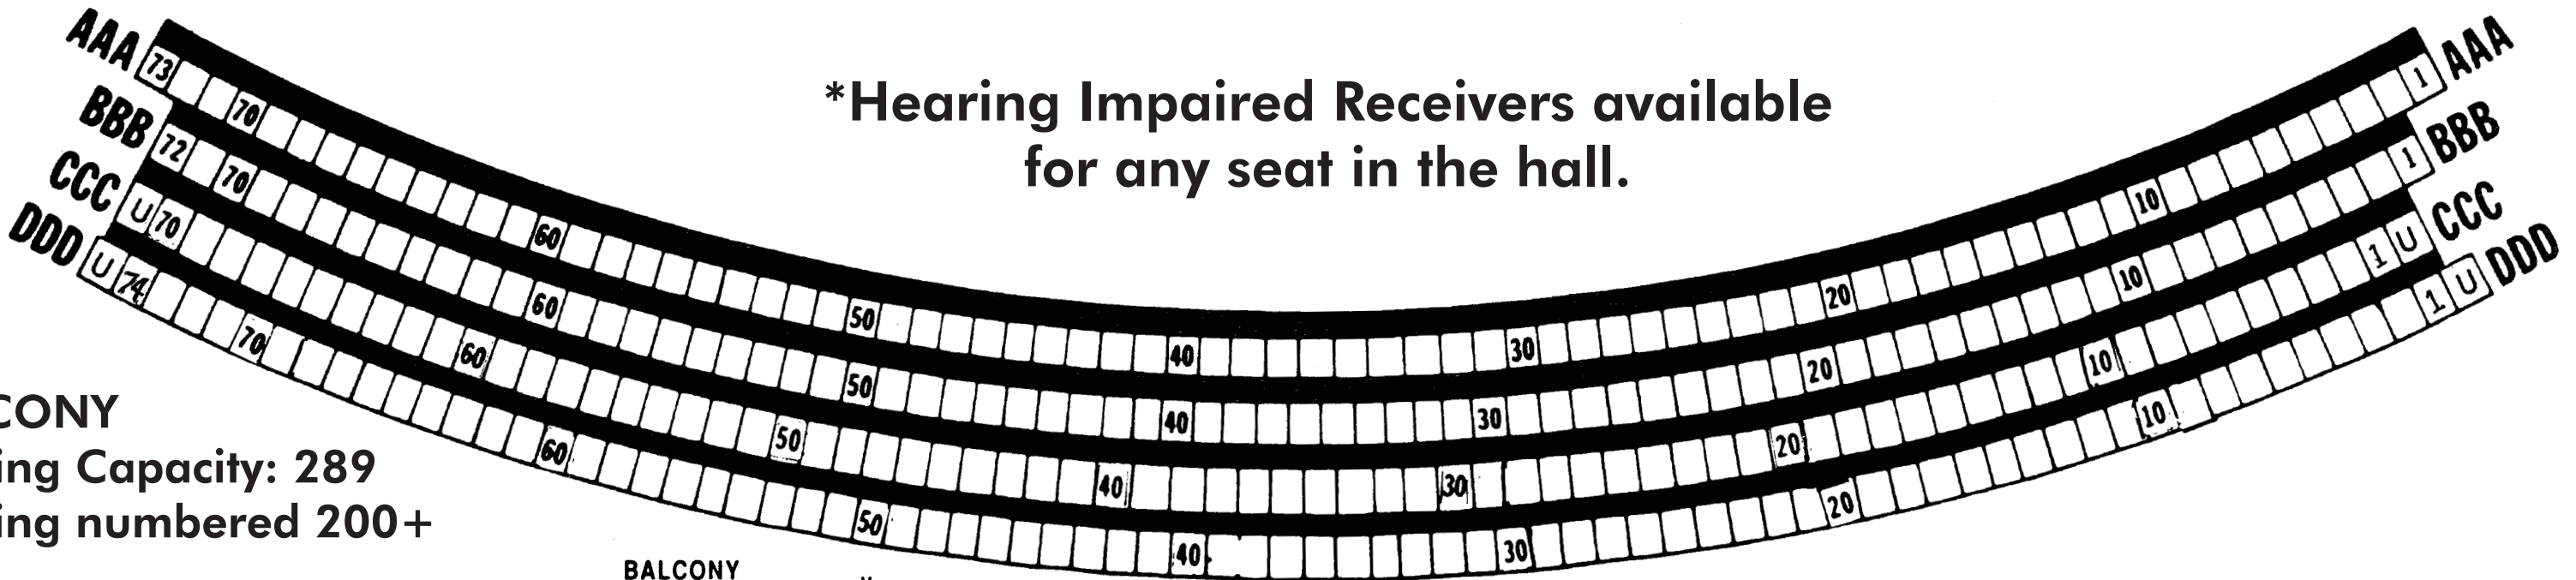

S T A G E

ORCHESTRA
 Seating Capacity:
 1123 (with ABC)
 1027 (without ABC)

Wheelchair/Handicap Seating
 limited to 8 persons per side.

GRAND TIER
 Seating Capacity: 844
 Seating Numbered 100+

*Hearing Impaired Receivers available
 for any seat in the hall.

BALCONY
 Seating Capacity: 289
 Seating numbered 200+

U denotes an usher seat,
 these seats are never
 available for selling.

Rows A, B, & C are removable to provide
 an orchestra pit or an apron stage.

TOTAL Seating 2256

Koger Center
 University of South Carolina
 1051 Greene Street
 Columbia, South Carolina 29201
 803.777.7500
www.koger.sc.edu