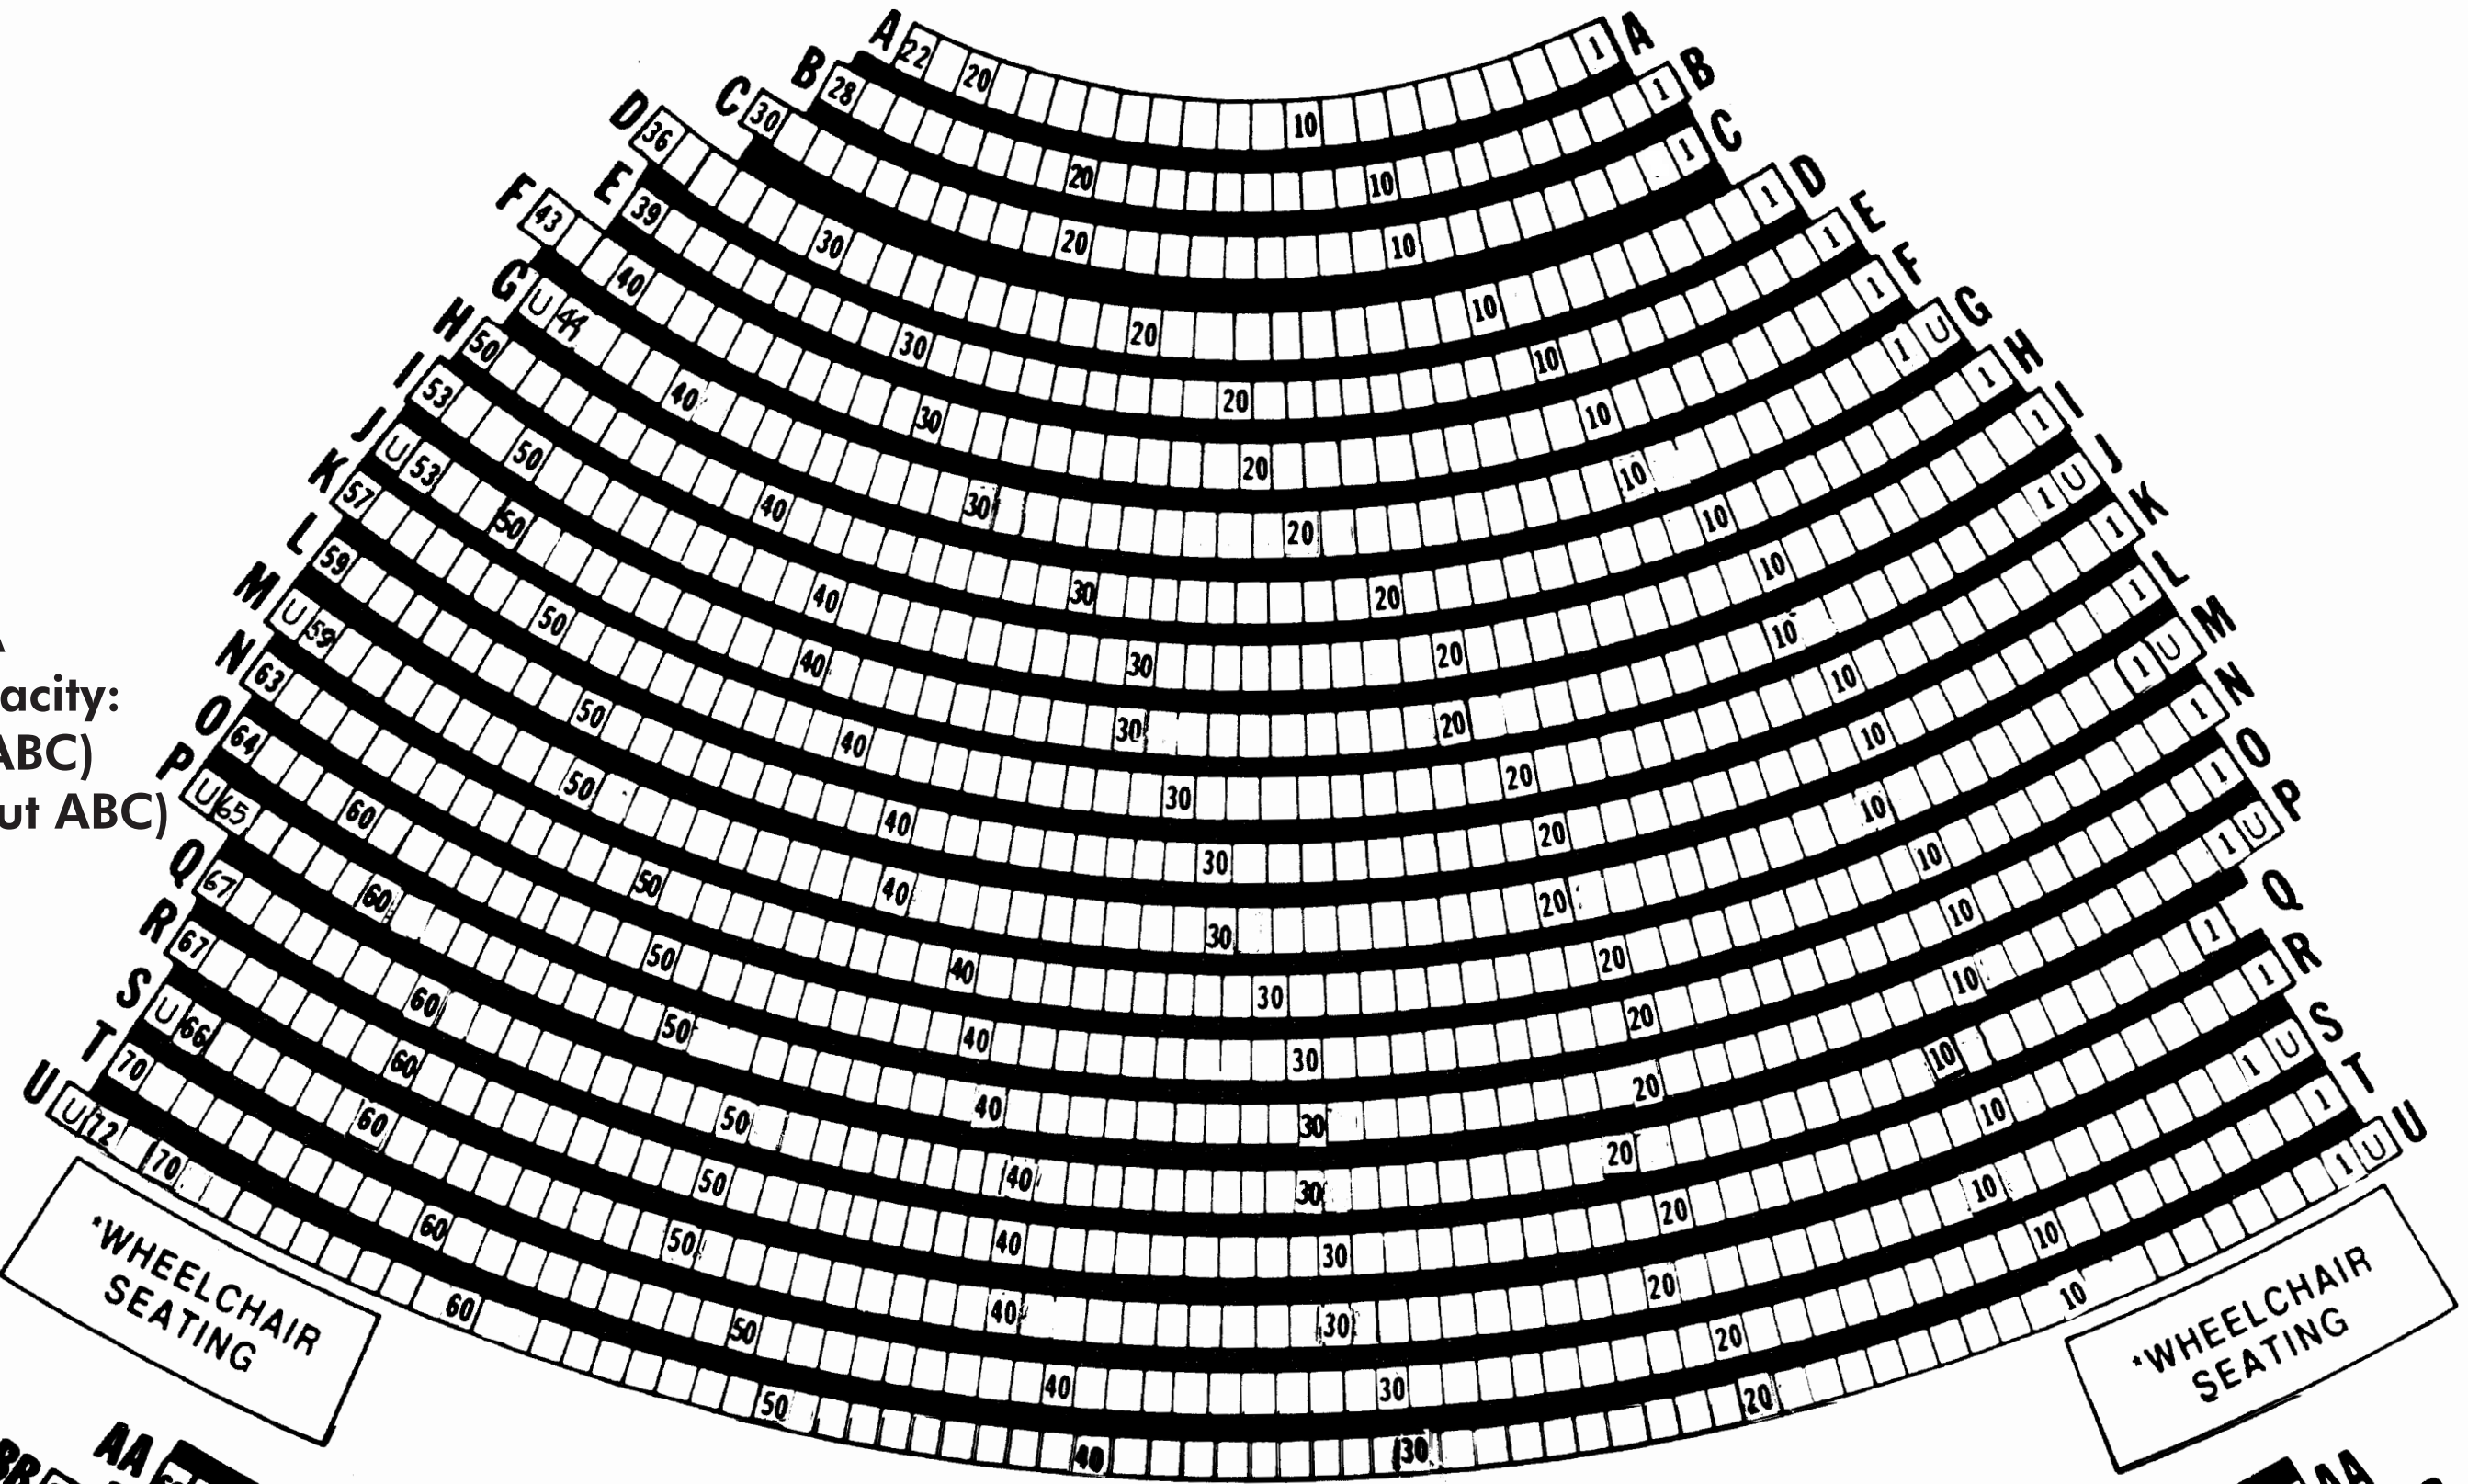

S T A G E

ORCHESTRA
 Seating Capacity:
 1123 (with ABC)
 1027 (without ABC)

Wheelchair/Handicap Seating
 limited to 8 persons per side.

GRAND TIER
 Seating Capacity: 844
 Seating Numbered 100+

*Hearing Impaired Receivers available
 for any seat in the hall.

BALCONY
 Seating Capacity: 289
 Seating numbered 200+

U denotes an usher seat,
 these seats are never
 available for selling.

Rows A, B, & C are removable to provide
 an orchestra pit or an apron stage.

TOTAL Seating 2256

Koger Center
 University of South Carolina
 1051 Greene Street
 Columbia, South Carolina 29201
 803.777.7500
www.koger.sc.edu