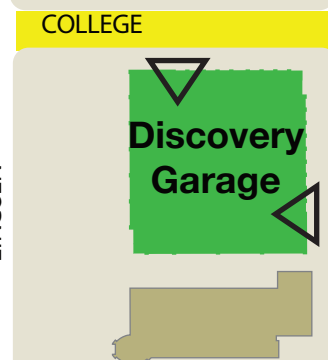

COLLEGE

PARK

GREENE

DEVINE

900

800

700

600

ASSEMBLY

BLOSSOM