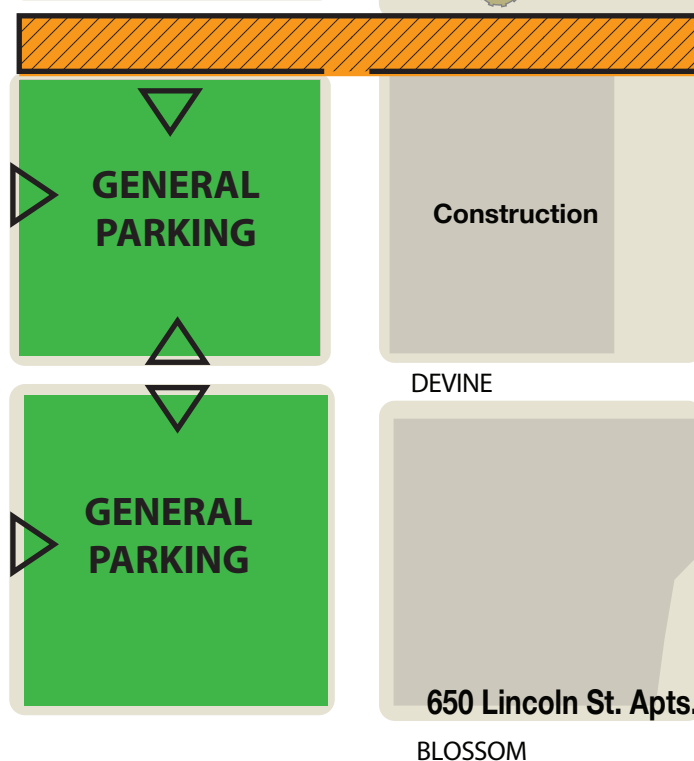

**KOGER CENTER
FOR THE ARTS**
1051 GREENE STREET
COLUMBIA, SC 29201

GENERAL PARKING
General parking for the Koger Center is available at Discovery Garage, and in the two general USC parking lots.

The Discovery Garage is located behind the Koger Center on the corner of Park and College Streets.

The general parking lots are located between Lincoln and Gadsden Streets and Greene and Blossom Streets.

For ticketed events there is a \$10.00 - \$20.00 charge for parking in these areas.

HANDICAP PARKING

There are a limited number of handicap spaces in front of the Koger Center at the drop off area.

During ticketed events the metered parking spaces on Assembly Street in front of the Koger Center and on College Street are bagged and reserved as handicap parking as well.

GADSDEN

LINCOLN

KOGER CENTER PARKING

- On-Street Parking
- General Parking
- ♿ Disabled Parking
- Street/Lane Closed
- Entrance to Lot/Garage

COLLEGE

PARK

GREENE

DEVINE